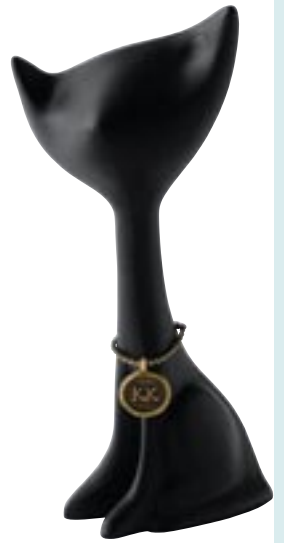

Ken Wong, the creator and designer of the Kitschy Katz collection, is an accomplished professional photographer and upon graduating with a Bachelor of Arts degree in photography from Art Center College of Design in Pasadena, he opened his own photography studio in the Los Angeles area in 1981. The idea of Kitschy Katz came from discussions he had with a fellow artist who sold cat paintings. And after several designs, Ken finally created his ideal model – a Kat that embodied an art deco design with the elegance and lines of the feline form.

Sky Kat with gift box

4020539
Sky Kat
Height: 15.5cm

4020540
Copper
Height: 15.5cm

4020541
Sunflower
Height: 15.5cm

4020542
Dotty
Height: 15.5cm

4020544
Aqua
Height: 15.5cm

4020545
Nas Kat
Height: 15.5cm

4020546
Salt
Height: 15.5cm