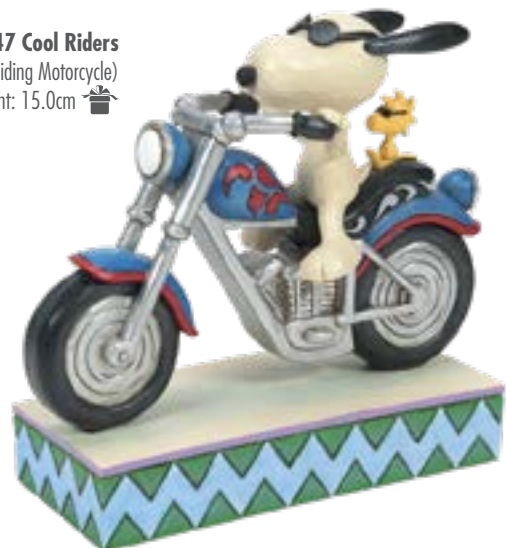

6014339 Snoopy Sailor Captain
Mini Figurine
Height: 9.0cm 📦

6014342 Snoopy with Chocolate Bunny
Mini Figurine
Height: 7.5cm 📦

6014341 Snoopy with Clover
Mini Figurine
Height: 6.5cm 📦

6014343 Easter Hoppyness
(Snoopy & Woodstock in Easter Bunny Suits)
Height: 15.0cm 📦

6014345 Lovely Dreams
(Snoopy Laying on a Heart)
Height: 13.5cm 📦

6014338 Beach Buddies
(Snoopy & Woodstock at the Beach)
Height: 13.0cm 📦

6014337 Traveling Pals
(Snoopy & Woodstock on Vacation)
Height: 14.0cm 📦

6014346 Picnic Pals
(Snoopy, Charlie Brown & Woodstock On Picnic)
Height: 12.5cm 📦

6014344 Fresh Picked Blooms
(Snoopy Picking Flowers & Woodstock Pushing Wheelbarrow)
Height: 15.0cm 📦

6014347 Cool Riders
(Snoopy & Woodstock Riding Motorcycle)
Height: 15.0cm 📦